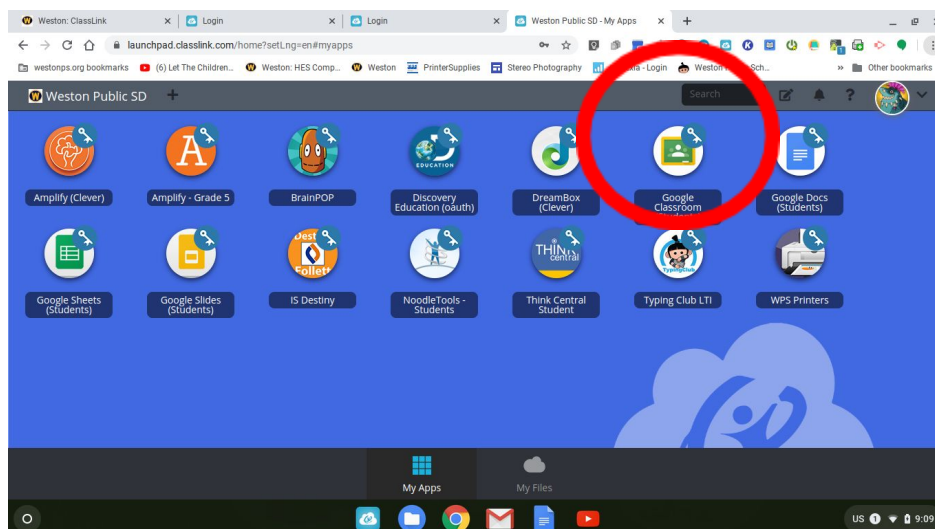

To join the WIS grade level Extended Learning Opportunities Classrooms

1. Start at the WPS homepage
2. Under the STUDENTS tab click CLASSLINK
3. **CLICK HERE TO LOG IN TO YOUR CLASSLINK PORTAL**
4. Sign in with student user name and password

5. At the application screen displayed below click to access Google Classroom

6. To join the ELO classrooms click the plus sign (+) in the upper right corner
7. Click JOIN CLASS
8. You will be prompted to enter a JOIN CODE. Use the JOIN CODE provided for your grade level in this E-Mail. Click JOIN.